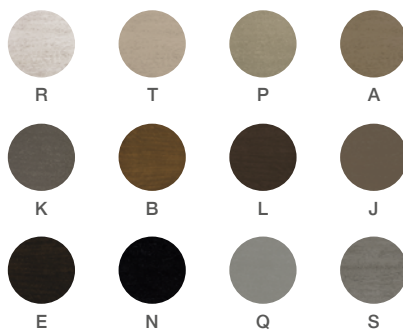

**LUA UPHOLSTERED CHAIR 401
(SWIVEL/ RELAXED COMFORT)**

poltrona lua 401

(mecanismo giratorio/ relaxed comfort)

LU10-401

W 33"   D 34^{3/4}"   H 29^{1/2}"
84 cm   88 cm   75 cm

SH 17^{3/4}"   SW 33"   SD 22^{3/4}"
45 cm   84 cm   58 cm

a: wood finish **b:** metal finish

Wood finish / Acabado madera