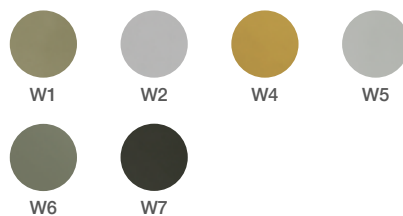

Metal Finish / Acabado metal

Relaxed Comfort: The fixed seat cushions are constructed with a premium combination of high-density foam and sinuous springs, providing excellent support, shock absorption, and softness. / **Relaxed Comfort:** Los cojines fijos del asiento están fabricados con la mejor combinación de espuma de alta densidad y resortes sinuosos, que proporcionan un excelente soporte, absorción de impactos y suavidad.