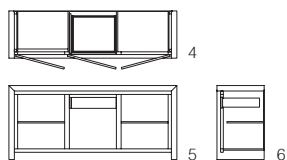

**RUMBA BUFFET 100**  
aparador rumba 100

RM07-100

W 72" D 20 1/2" H 32"  
183 CM 52 CM 81 CM

Exterior view 1: plan 2: front 3: side  
Vista externa 1: superior 2: frontal 3: lateral

Interior view 4: plan 5: front 6: side  
Vista interna 4: superior 5: frontal 6: lateral