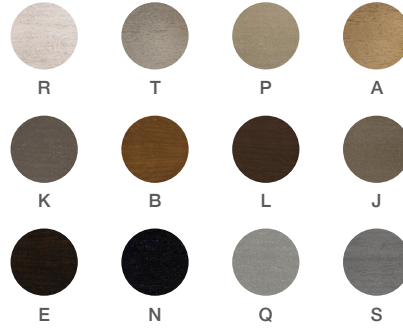

Interior view 4: plan 5: front 6: side
Vista interna 4: superior 5: frontal 6: lateral

a:stone top b:front finish c:wood finish d:metal finish

Stone top / Top piedra

Front finish / Acabado frente

Wood finish / Acabado madera

Metal finish / Acabado metal