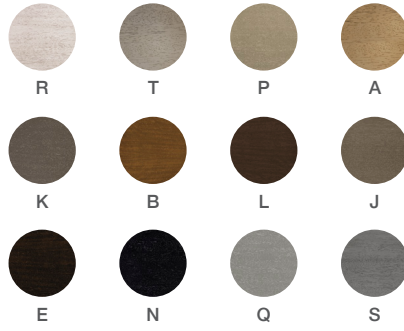

CARAMELO UPHOLSTERED CHAIR 140

poltrona caramelo 140

CM10-140

W 29^{1/4}" D 28^{1/4}" H 33" SH 17^{3/4}"
74 cm 72 cm 84 cm 45 cm

SW 29^{1/4}" SD 26^{1/2}"
74 cm 67 cm

a:decorative plate **b:**wood finish

Wood finish / Acabado madera

Decorative plate / Placa decorativa