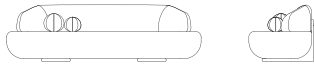

**LUA SOFA 110 (RELAXED COMFORT)**  
sofá lua 110 (relaxed comfort)

LU12-110

W 110<sup>1/4"</sup> D 36<sup>1/2"</sup> H 32"  
280 cm 93 cm 81 cm

SH 17<sup>3/4"</sup> SW 110<sup>1/4"</sup> SD 23<sup>1/2"</sup>  
45 cm 280 cm 60 cm

a: wood finish b: metal finish

DECORATIVE PILLOW (X1) / COJÍN DECORATIVO (X1)

DIAM 13"  
33 cm

DECORATIVE PILLOW (X1) / COJÍN DECORATIVO (X1)

DIAM 11"  
28 cm

Wood finish / Acabado madera

Metal Finish / Acabado metal