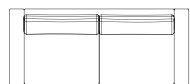

**GALAPAGOS SOFA  
509 (RELAXED COMFORT)**

sofá galápagos  
509 (relaxed comfort)

GS12-509

w 96" D 41 1/2" H 39 1/4" SH 19"  
244 cm 105 cm 100 cm 48 cm

sw 78 3/4" SD 25 1/2" AH 23 1/2"  
200 cm 65 cm 60 cm

a: wood finish

**GALAPAGOS SOFA  
519 (RELAXED COMFORT)**

sofá galápagos  
519 (relaxed comfort)

GS12-519

w 118" D 41 1/4" H 39 1/4" SH 19"  
300 cm 105 cm 100 cm 48 cm

sw 100 3/4" SD 25 1/2" AH 23 1/2"  
256 cm 65 cm 60 cm