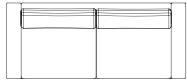

**GALAPAGOS SOFA  
509 (RELAXED COMFORT)**

sofá galápagos  
509 (relaxed comfort)

GS12-509

w 96" D 41 1/2" H 39 1/4" SH 19"  
244 cm 105 cm 100 cm 48 cm

sw 78 3/4" SD 25 1/2" AH 23 1/2"  
200 cm 65 cm 60 cm

a: wood finish

**GALAPAGOS SOFA  
519 (RELAXED COMFORT)**

sofá galápagos  
519 (relaxed comfort)

GS12-519

w 118" D 41 1/4" H 39 1/4" SH 19"  
300 cm 105 cm 100 cm 48 cm

sw 100 3/4" SD 25 1/2" AH 23 1/2"  
256 cm 65 cm 60 cm