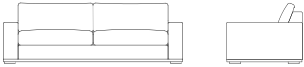

**GALAPAGOS SOFA  
509 (RELAXED COMFORT)**

sofá galápagos  
509 (relaxed comfort)

GS12-509

w 96" D 41 1/2" H 39 1/4" SH 19"  
244 cm 105 cm 100 cm 48 cm

sw 78 3/4" SD 25 1/2" AH 23 1/2"  
200 cm 65 cm 60 cm

a: wood finish

**GALAPAGOS SOFA  
519 (RELAXED COMFORT)**

sofá galápagos  
519 (relaxed comfort)

GS12-519

w 118" D 41 1/4" H 39 1/4" SH 19"  
300 cm 105 cm 100 cm 48 cm

sw 100 3/4" SD 25 1/2" AH 23 1/2"  
256 cm 65 cm 60 cm